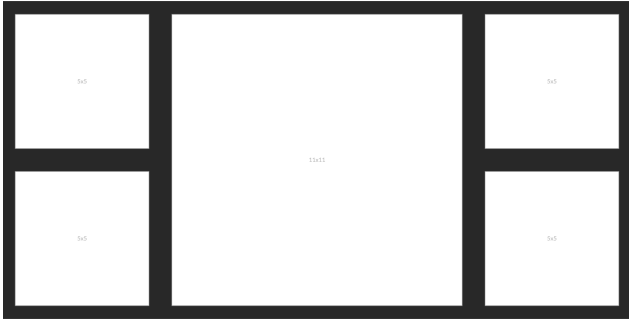

Custom Wall Collage

Panels are mounted on hardboard. Included with package:

- Spacers
- Template
- Tape
- Mounting Pegs

2 Square Feet
\$140

3 Square Feet
\$200

2 Square Feet
\$140