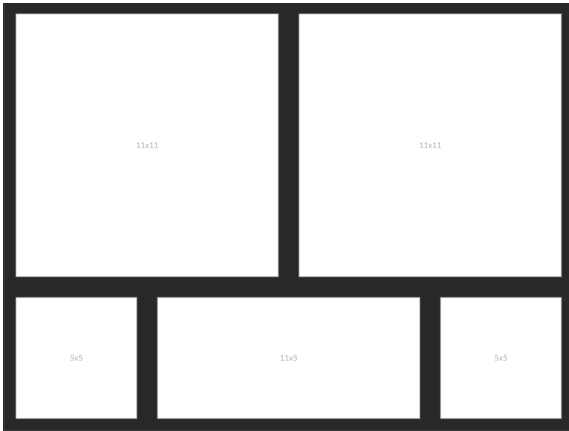

Custom Wall Collage

Panels are mounted on hardboard. Included with package:

- Spacers
- Template
- Tape
- Mounting Pegs

2 Square Feet
\$140

3 Square Feet
\$200

2 Square Feet
\$140