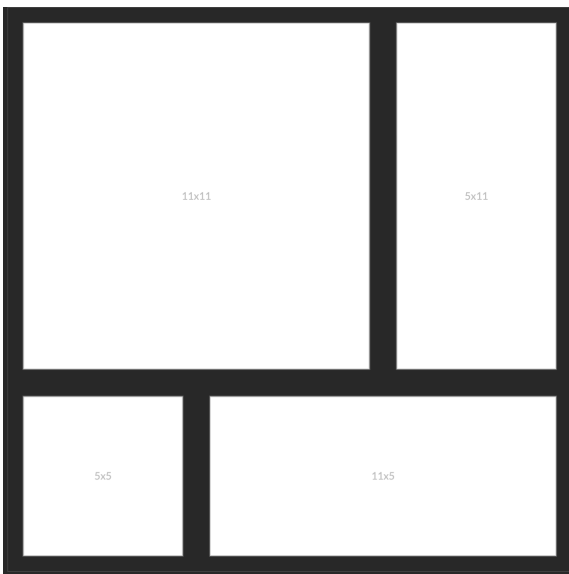

Custom Wall Collage

Panels are mounted on hardboard. Included with package:

- Spacers
- Template
- Tape
- Mounting Pegs

2 Square Feet
\$140

3 Square Feet
\$200

2 Square Feet
\$140